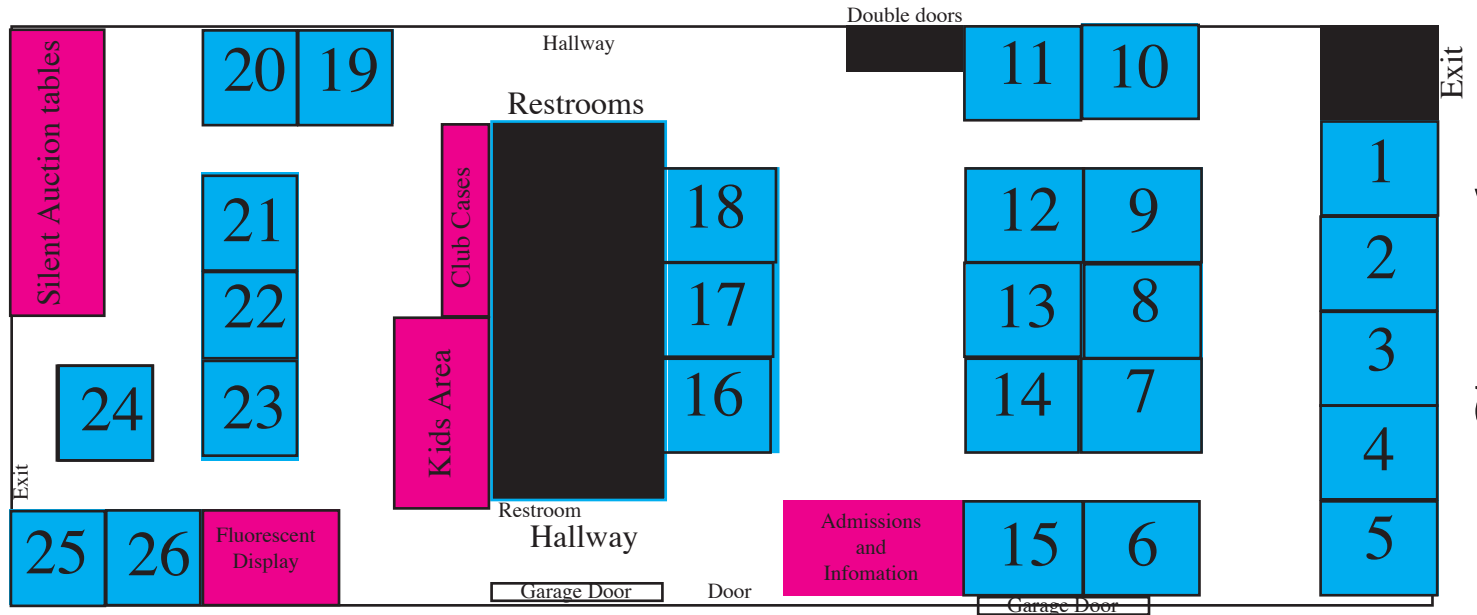

North

East

South

West

Please mark your choice of preference on the map.

Blue-Venders
 2 tables per 10' Sq.
 Pink-Club area
 Black-not available